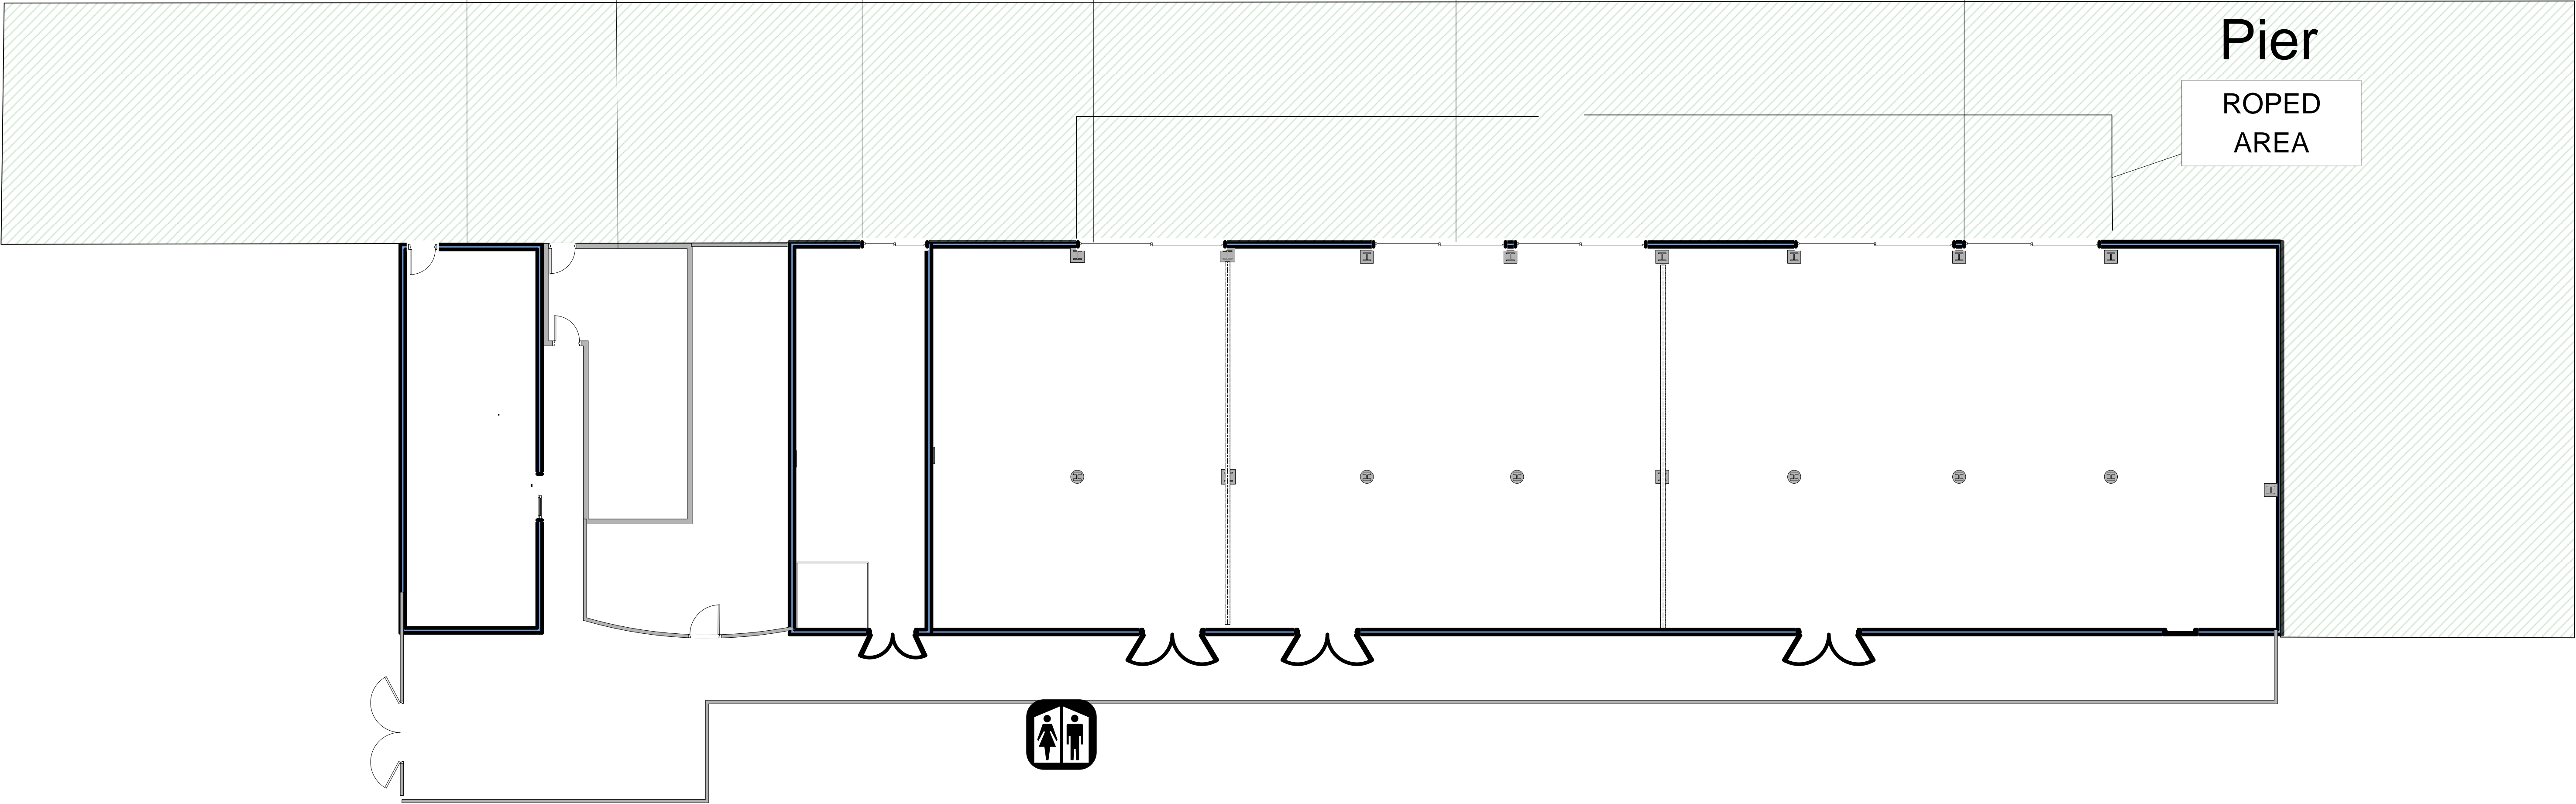

THE ILUKA ROOM
4m x 8.2m

HOBART FUNCTION AND CONFERENCE CENTRE

THE MAWSON ROOM
4m x 11.6m

THE MARINA ROOM
13.5m x 11.6m

THE SOVEREIGN ROOM
18.3m x 11.6m

THE NORFOLK ROOM
3m x 8.2m

THE GRETEL ROOM
9m x 11.6m

Pier
ROPED AREA